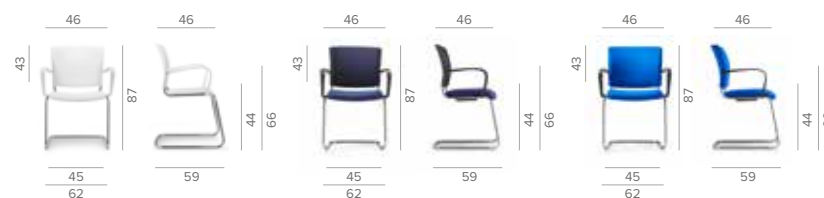

SH 2853 SH 2856	SH 2823 SH 2826	SH 2825 SH 2828
Freischwinger Cantilever Freischwinger, stapelbar Cantilever, stackable	Freischwinger Cantilever Freischwinger, stapelbar Cantilever, stackable	Freischwinger Cantilever Freischwinger, stapelbar Cantilever, stackable
3	3	3
Kunststoff Plastic	Kunststoff/Netz Plastic/Mesh	Vollpolster Fully upholstered

 U S SR	 S	 SRV
Standard: Schwarz Option: Weiß Standard: Black Option: White	Standard: Schwarz Option: Weiß Standard: Black Option: White	-
Kunststoff, nicht nachrüstbar Plastic, not retrofittable	Kunststoff, nicht nachrüstbar Plastic, not retrofittable	Kunststoff, nicht nachrüstbar Plastic, not retrofittable
Standard: Schwarz Option: Verchromt* Standard: Black Option: Chromed*	Standard: Schwarz Option: Verchromt* Standard: Black Option: Chromed*	Standard: Schwarz Option: Verchromt* Standard: Black Option: Chromed*
Transport- und Stapelwagen Transport/stacking trolley	Transport- und Stapelwagen Transport/stacking trolley	Transport- und Stapelwagen Transport/stacking trolley

*Standard für stapelbare Freischwinger
*Standard for cantilever, stackable